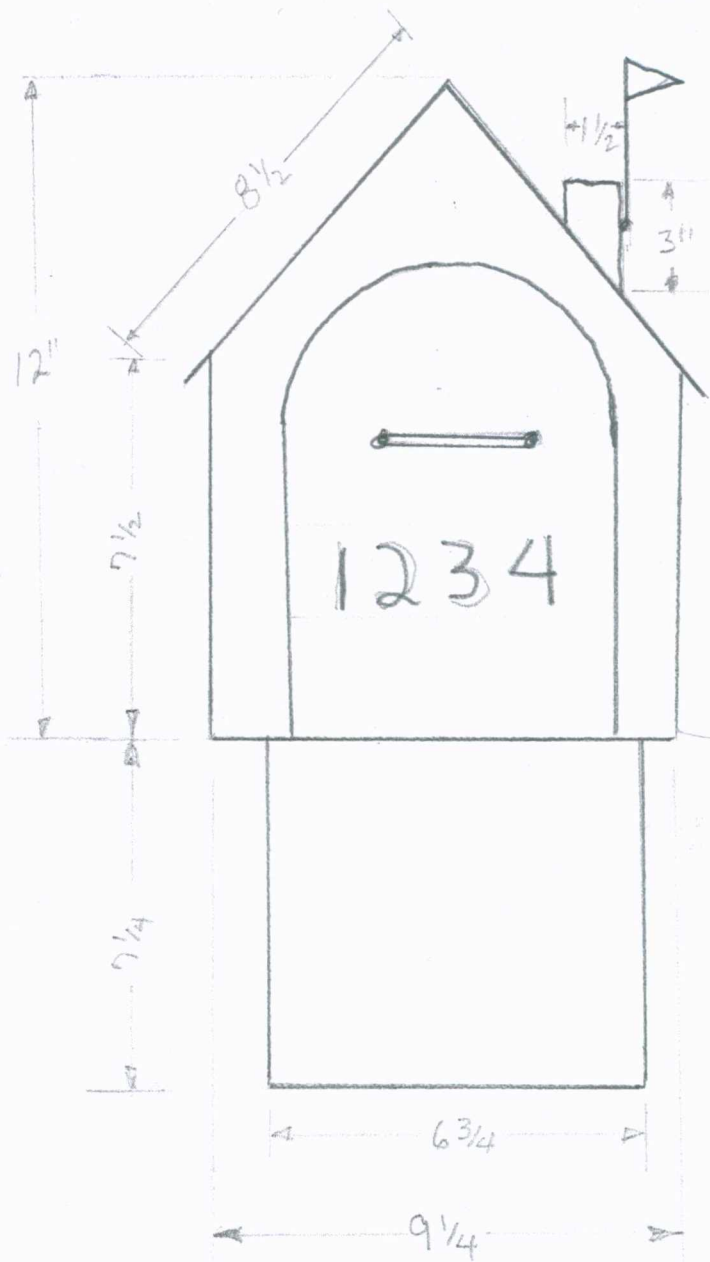

PAINT: Sherwin Williams # SW 7521 DORMER BROWN

PAINT: Sherwin Williams # SW 7521 Dormer Brown
 Wood: $\frac{3}{4}$ " Thick, weather Treated